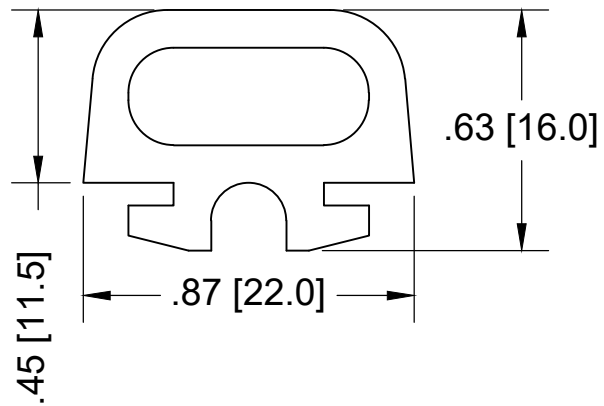

TS8 PVC BLACK 4197  
 TS8 EPDM ENDCAP 4199

TS-8 HOUSING DIMENSIONS	SCALE	N/A	DRAWN	J.G.
	APPD.	.	DATE	2/23/17
TAPESWITCH CORPORATION FARMINGDALE, NEW YORK, U.S.A.	SIZE	DRAWING NUMBER		
	A	.		