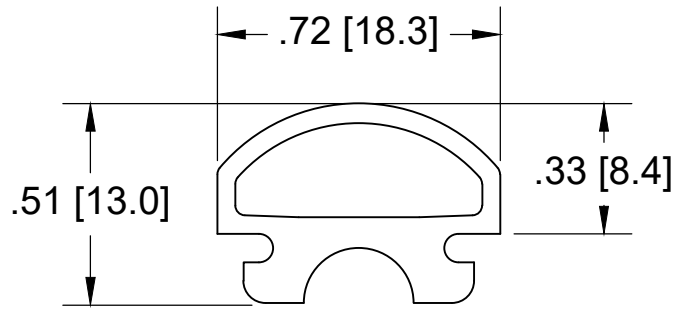

TS6 PVC BLACK 12027
 TS6 PVC RED 12029
 TS6 PVC YELLOW 120xx

TS-6 HOUSING DIMENSIONS	SCALE N/A	DRAWN J.G.
	APPD. .	DATE 2/23/17
TAPESWITCH CORPORATION FARMINGDALE, NEW YORK, U.S.A.	SIZE A	DRAWING NUMBER .