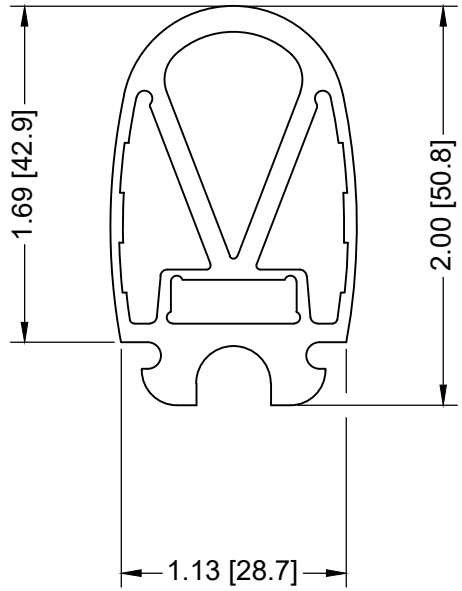

TS48S SANTOPRENE BLACK 12135
 TS48S SANTOPRENE RED 12138
 TS48S SANTOPRENE YELLOW 12139

TS-48 HOUSING DIMENSIONS	SCALE	N/A	DRAWN	J.G.
	APPD.	.	DATE	2/23/17
TAPESWITCH CORPORATION FARMINGDALE, NEW YORK, U.S.A.	SIZE	DRAWING NUMBER		
	A	.		