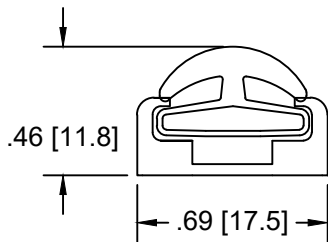

104 ALUMINUM CHANNEL
 10121 P10121 P93-11-4

NOTE:

- COLOR: WHITE, YEL, RED & BLK.

TS-3 MICROSWITCH	SCALE	N/A	DRAWN	J.G.
	APPD.	.	DATE	3/2/17
TAPESWITCH CORPORATION FARMINGDALE, NEW YORK, U.S.A.	SIZE	DRAWING NUMBER		
	A	.		