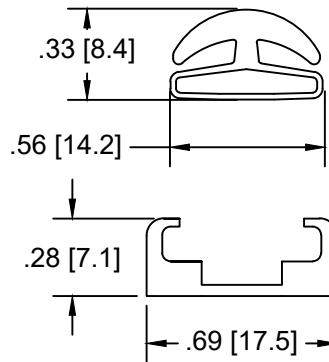

104 ALUMINUM CHANNEL
 10121 P10121 P93-11-4

NOTE:

- COLOR: WHITE, YEL, RED & BLK.

TS-3 MICROSWITCH	SCALE	N/A	DRAWN	J.G.
	APPD.	.	DATE	3/2/17
TAPESWITCH CORPORATION FARMINGDALE, NEW YORK, U.S.A.	SIZE	DRAWING NUMBER		
	A	.		