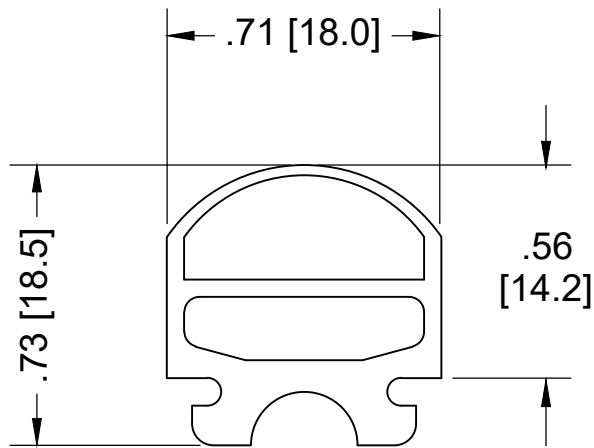

TS16 PVC BLACK 12023
 TS16 PVC RED 12025
 TS16 PVC YELLOW 12031

TS-16 HOUSING DIMENSIONS	SCALE N/A	DRAWN J.G.
	APPD. .	DATE 2/23/17
TAPESWITCH CORPORATION FARMINGDALE, NEW YORK, U.S.A.	SIZE A	DRAWING NUMBER .